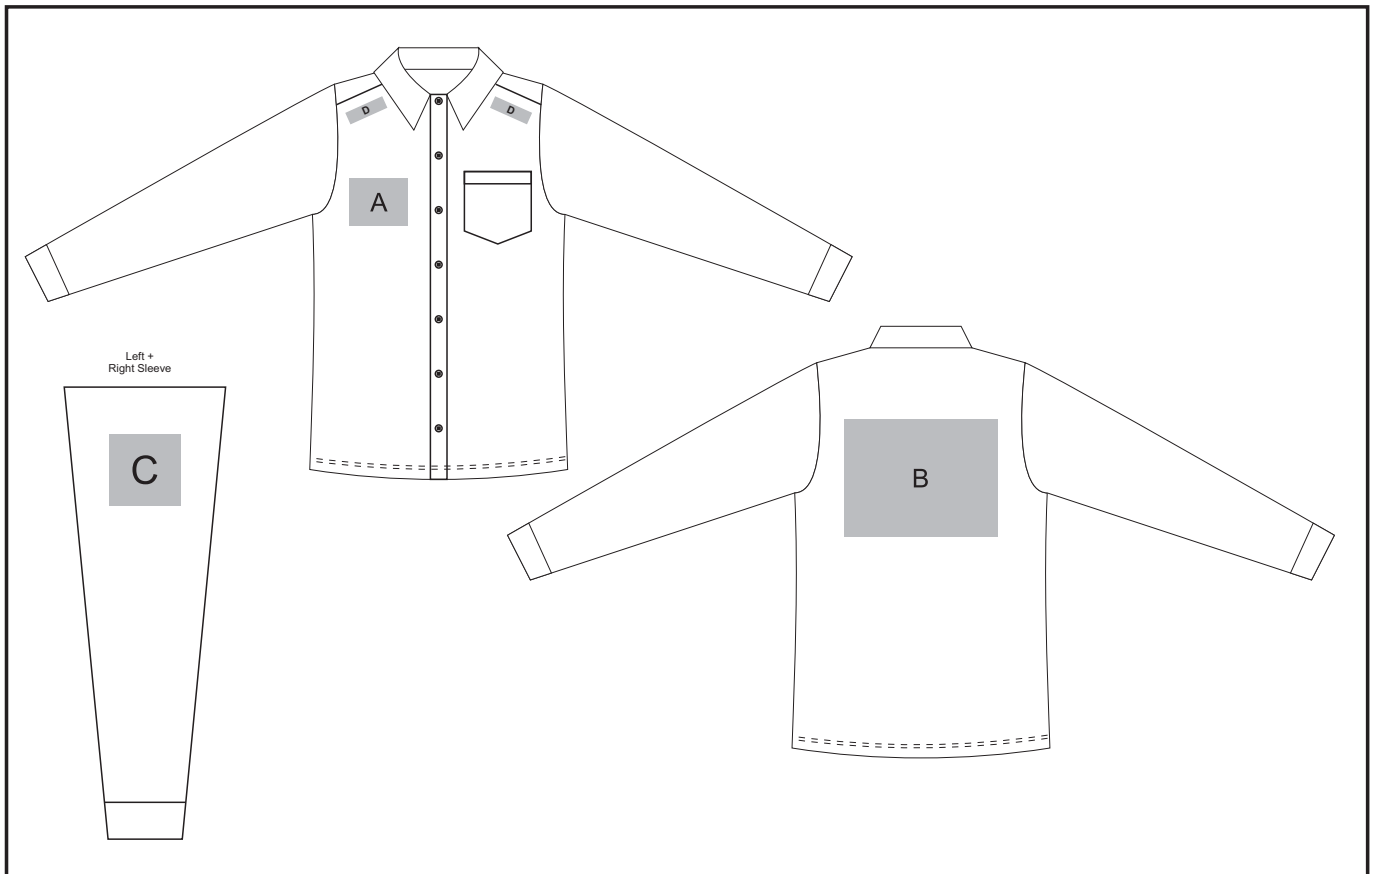

ALT-APO

Apollo Long Sleeve Shirt

Need to know:

- Includes 1 Position Digital Transfer (setup fee applies)
- Cannot guarantee a 100% straight branding on any clothing item with check or stripe detail
- **DTC/EMB** inclusive Parameters: Left/Right Chest or Back = 100mm x 100mm
- Please note Pos D will be branded +/- 20mm from the top seam

Branding Options:

Position A

1. Embroidery (EMB) - 9 colours
Size: 100mm wide x 80mm high
2. Screen Print (SA) - 1 colours
Size: 100mm wide x 80mm high
3. Digital Transfer Clothing (DTC) - Full colour
Size: 100mm wide x 80mm high

1. Embroidery (EMB) - 9 colours
Size: 200mm wide x 200mm high
2. Screen Print (SA) - 1 colours
Size: 260mm wide x 200mm high
3. Digital Transfer Clothing (DTC) - Full colour
Size: 210mm wide x 148mm high

Position D

1. Digital Transfer Clothing (DTC) - Full Colour
Size: 70mm wide x 20mm high